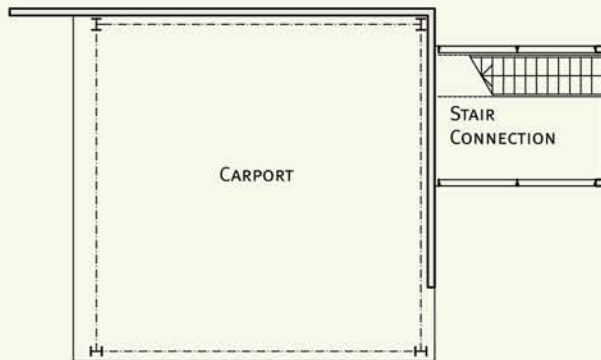

pieceHomes®

pH: for a balanced home

extraPieces™

eP: master suite

green, modern + modular.
standard or custom home additions.

piecehomes.com

eP: master suite

| | | |
|-------|--------------------------------------|---------------------------------------|
| STATS | 2 pieces 625 sf 1 bed / 1 bath | green roof solar panels carport |
|-------|--------------------------------------|---------------------------------------|