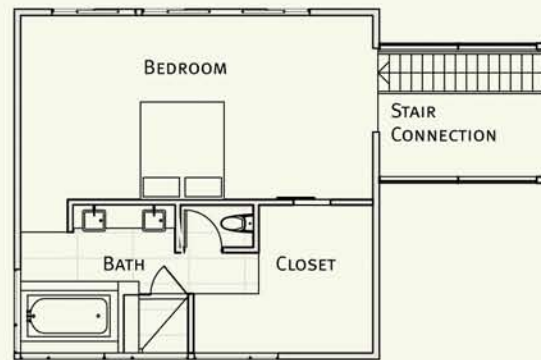

SECOND FLOOR

pieceHomes®

davis studio Architecture + Design
310.572.6055 info@piecehomes.com
© 2008 Davis Studio Architecture + Design

piecehomes.com