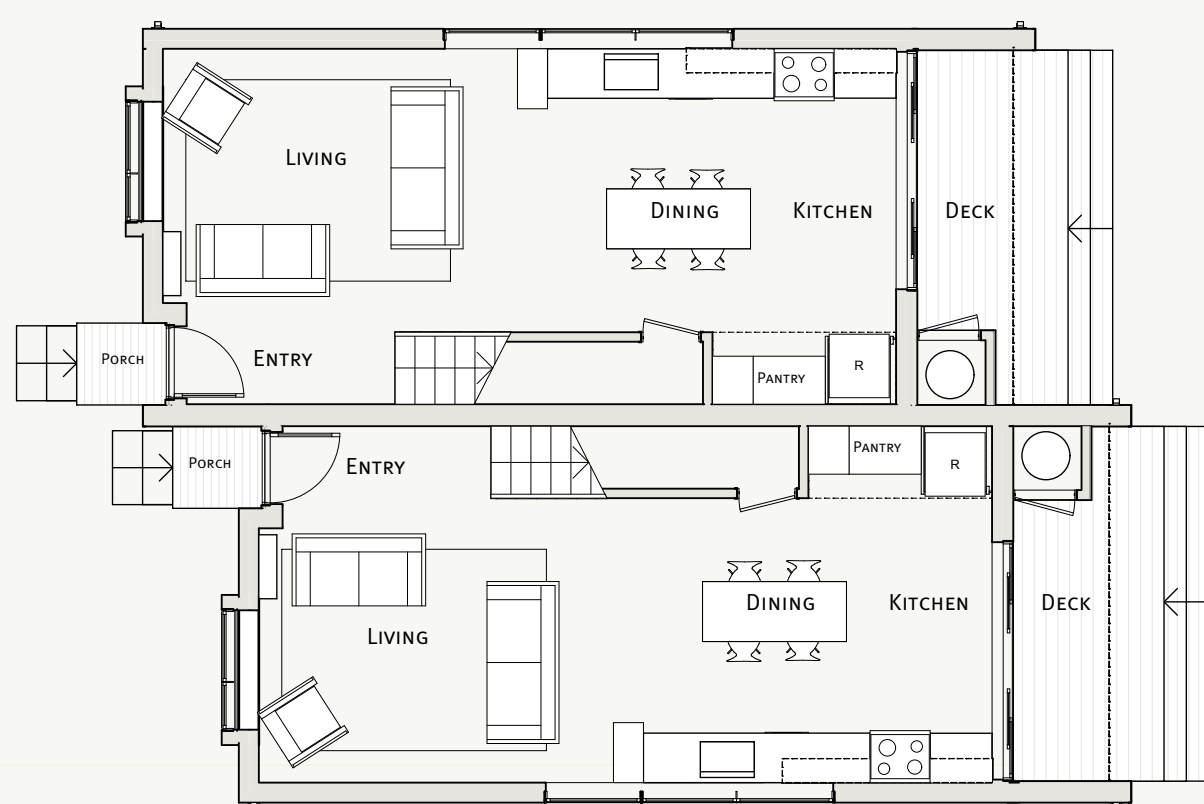

FIRST FLOOR PLAN