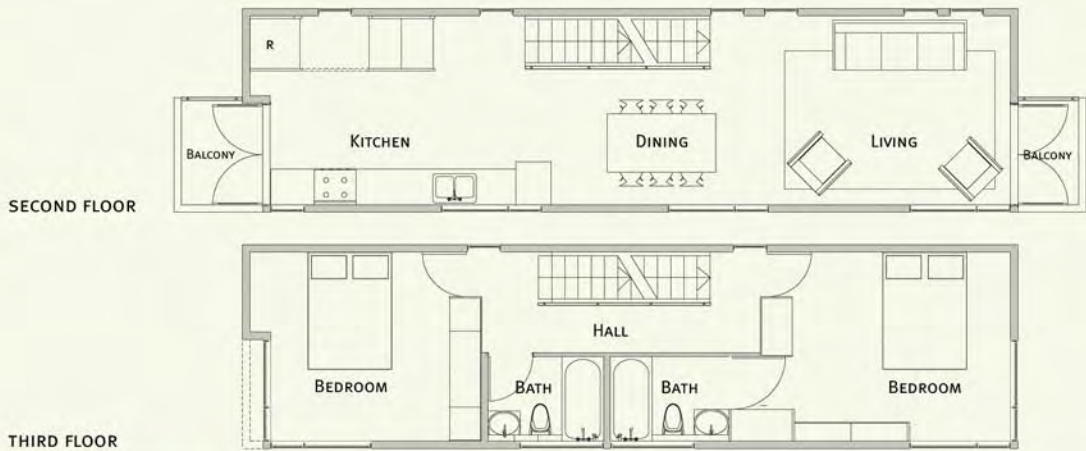

## pH: the single; pH: the double

STATS	3 pieces	2 balconies	solar panels
	1,205 sf	green roof	carport
	2 bed / 2 bath	roof deck	available as a duplex (The Double)

davis studio Architecture + Design  
 310.572.6055 info@piecehomes.com  
 © 2007 Davis Studio Architecture + Design