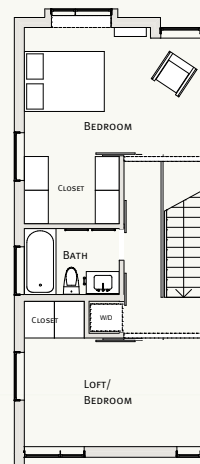

## STATS

2 pieces  
1,109 sf / unit  
2 beds / 1 or 2 bath

loft style  
open plan

photovoltaics - option  
narrow lot suitable

FIRST FLOOR PLAN

SECOND FLOOR PLAN