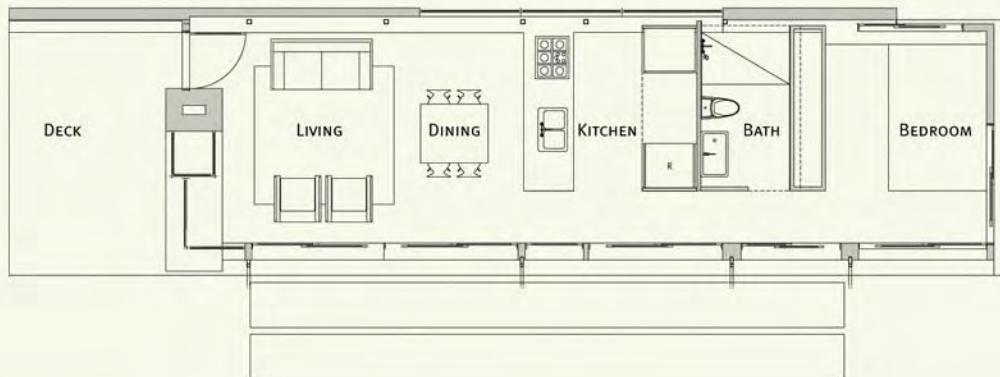

## pH: wrap house

STATS	1 piece	covered deck
	680 sf	solar panel covered entry
	1 bed / 1 bath	fireplace