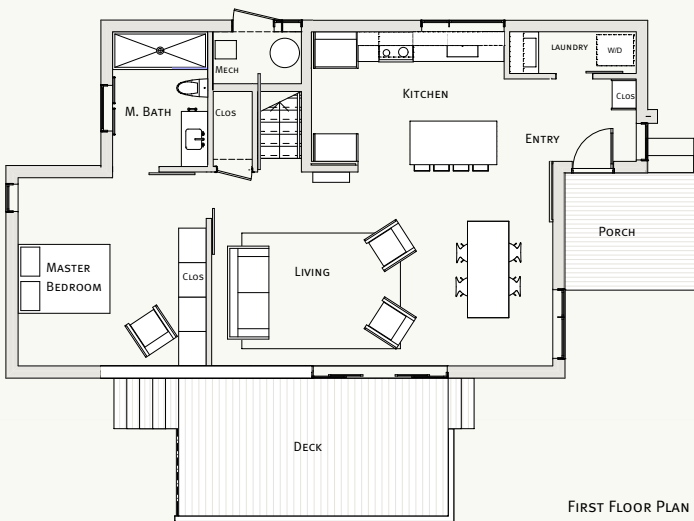

green, modern + modular  
standard or custom

**pH: top-deck**

**STATS**

3 pieces  
1,580 sf / unit  
2 beds / 2 bath

ground floor master  
mud room  
roof deck

photovoltaics - option  
narrow lot suitable

FIRST FLOOR PLAN