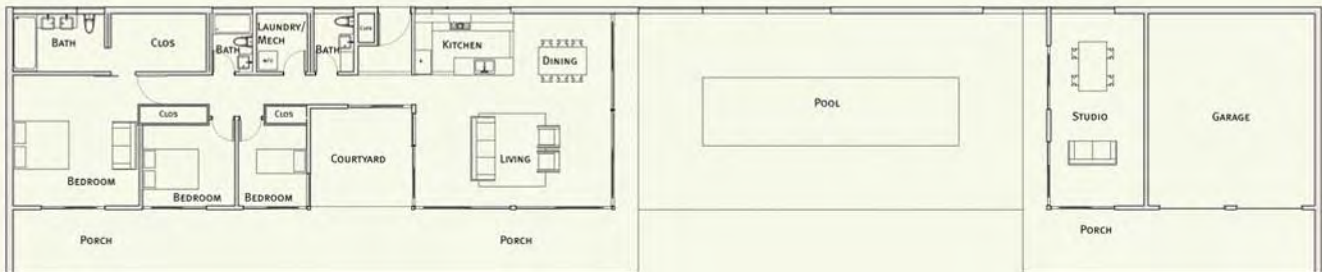

### STATS

6 pieces + 1 piece studio  
1,765 sf + 324 sf studio  
3 bed / 2.5 bath

covered porch  
courtyard  
green roof

solar panels  
detached 2 car garage