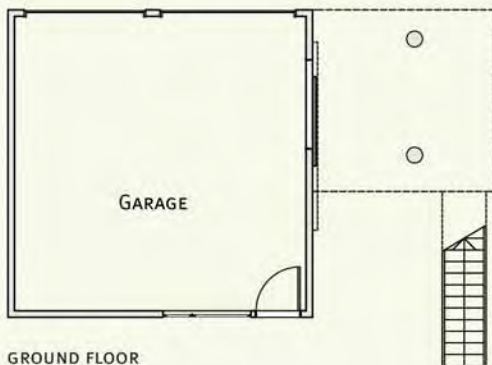

eP: studio

green, modern + modular.
standard or custom home additions.

piecehomes.com

eP: studio

STATS	1 piece 475 sf living space / 1 bath	2 decks green roof solar panels	garage (site built)