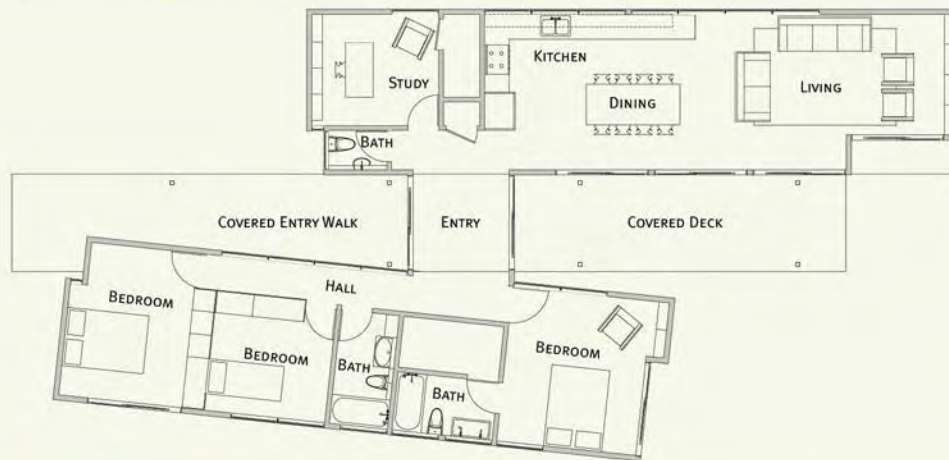

## pH: solar passage

STATS	3 pieces	decks
	1,540 sf	green roof
	3 bed + study / 2.5 bath	solar panel covered entry

pieceHomes™ davis studio Architecture + Design  
310.572.6055 info@piecehomes.com  
© 2007 Davis Studio Architecture + Design