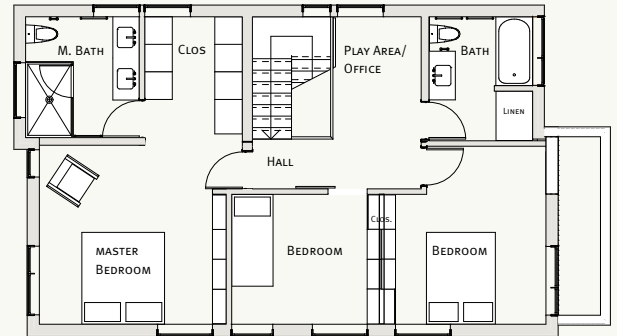

**pH: family**

green, modern + modular  
standard or custom

**pH: family**

**STATS**

4 pieces  
1,840 sf / unit  
3 beds / 2.5 bath

mud room

photovoltaics - option  
narrow lot suitable

FIRST FLOOR PLAN