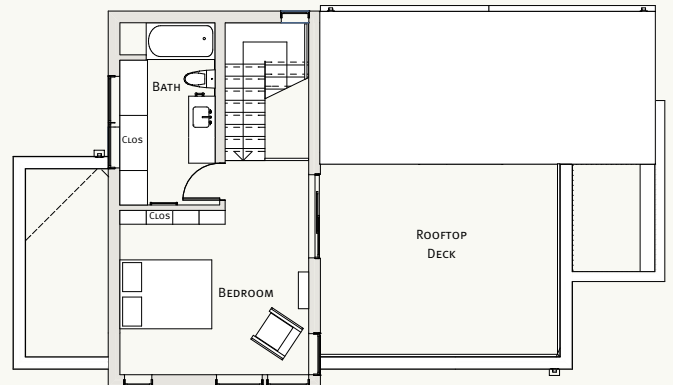

green, modern + modular  
standard or custom

**pH: top-deck**

**STATS**

3 pieces  
1,580 sf / unit  
2 beds / 2 bath

ground floor master  
mud room  
roof deck

photovoltaics - option  
narrow lot suitable

FIRST FLOOR PLAN