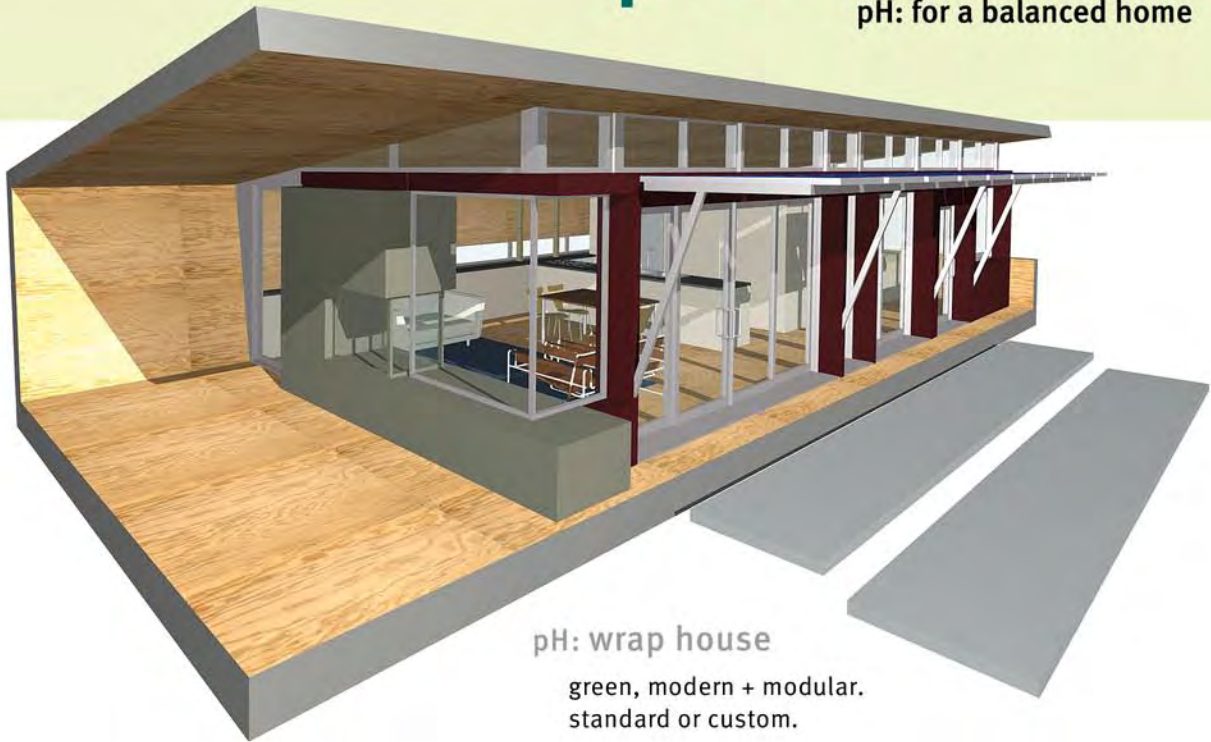

pieceHomes™

pH: for a balanced home

pH: wrap house

green, modern + modular.
standard or custom.

pH: wrap house

STATS	1 piece	covered deck
	680 sf	solar panel covered entry
	1 bed / 1 bath	fireplace