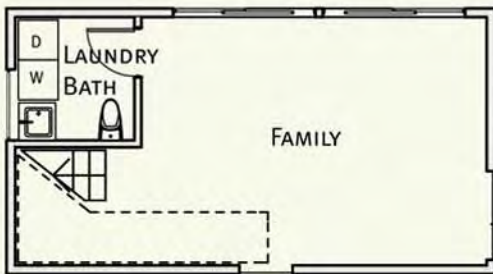

GROUND FLOOR