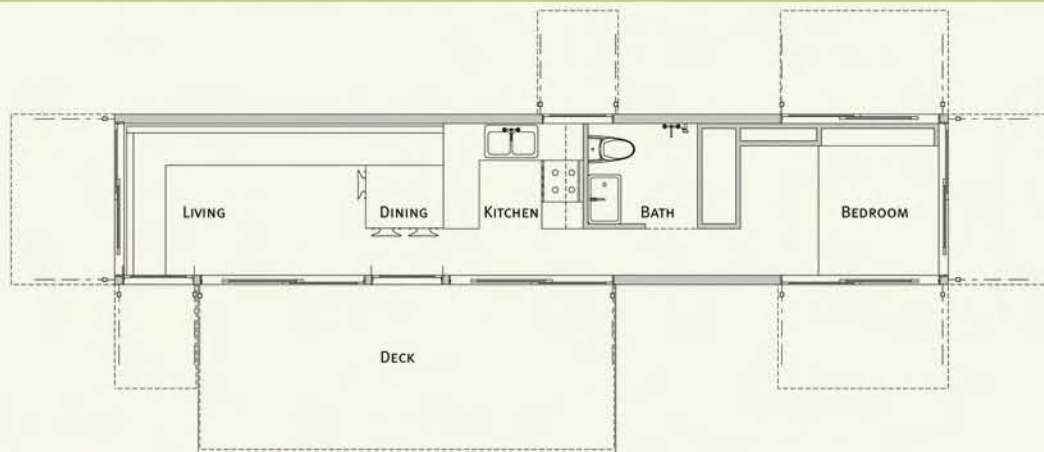

# pieceHomes®

pH: for a balanced home

pH: 320

green, modern + modular.  
standard or custom.

pH: 320

STATS	1 piece 320 sf 1 bed / 1 bath	covered deck lock down shutters
-------	-------------------------------------	------------------------------------