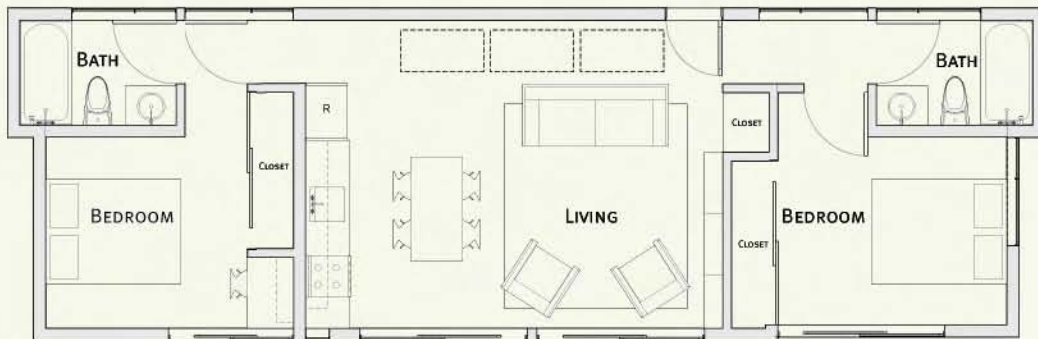

**extraPieces**<sup>™</sup>

green, modern + modular.  
standard or custom home additions.

extraPieces™

eP: guest house  
green, modern + modular.  
standard or custom.

eP: guest house

STATS	1 piece	green roof solar panels
	745 sf	
	2 bed / 2 bath	