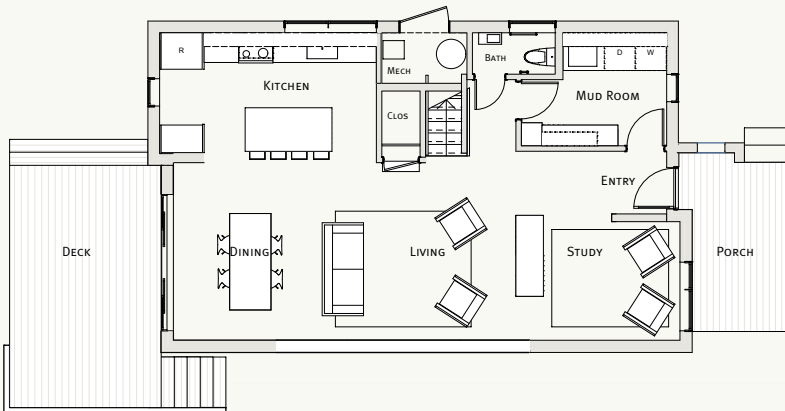

**pH: family**

green, modern + modular  
standard or custom

**pH: family**

**STATS**

4 pieces  
1,840 sf / unit  
3 beds / 2.5 bath

mud room

photovoltaics - option  
narrow lot suitable

FIRST FLOOR PLAN