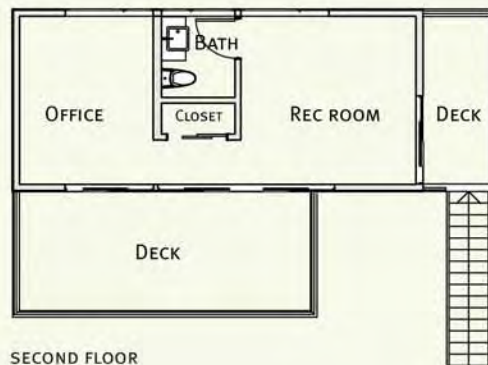

eP: studio

green, modern + modular.
standard or custom home additions.

piecehomes.com

eP: studio

STATS	1 piece 475 sf living space / 1 bath	2 decks green roof solar panels	garage (site built)