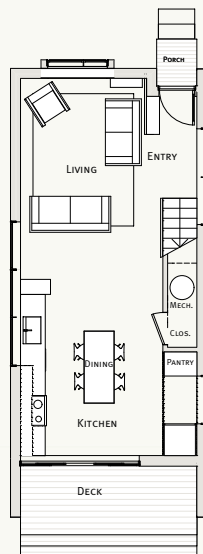

## STATS

2 pieces  
1,109 sf / unit  
2 beds / 1 or 2 bath

loft style  
open plan

photovoltaics - option  
narrow lot suitable

FIRST FLOOR PLAN

SECOND FLOOR PLAN