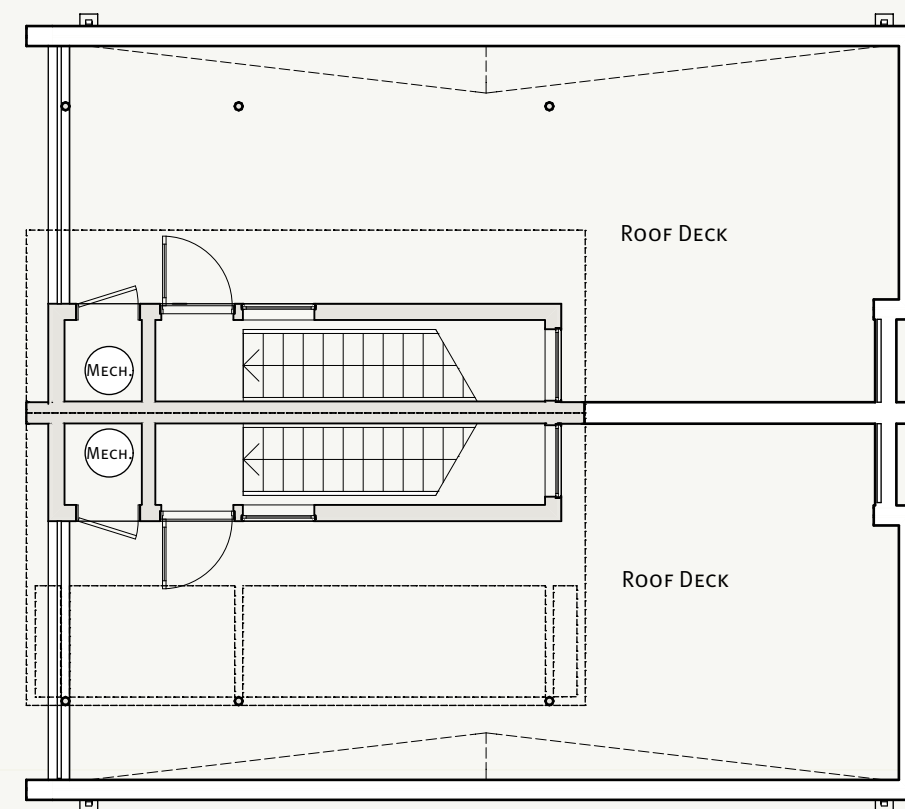

### STATS

5 pieces  
1,109 sf / unit  
2 beds / 1 or 2 bath

roof deck  
green roof - option  
photovoltaics - option

narrow lot suitable  
duplex

FIRST FLOOR PLAN

SECOND FLOOR PLAN

ROOF DECK

**pieceHomes**<sup>®</sup>  
pH: for a balanced home